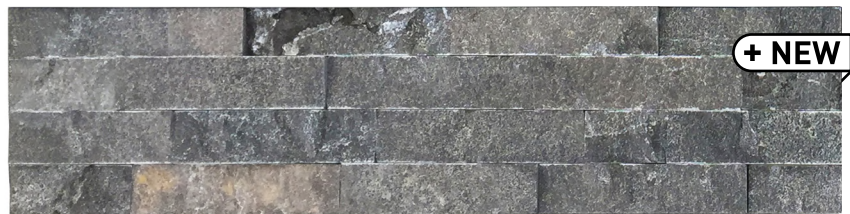

Pedra Natural

Natural Stone | Pierre Naturelle | Naturstein | Piedra Natural

15,2x61cm - 10/20mm

MILANO BLACK

EAN: 5606779193957

ST50/70

RST1560MLNBLCK

15,2x61cm - 10/20mm